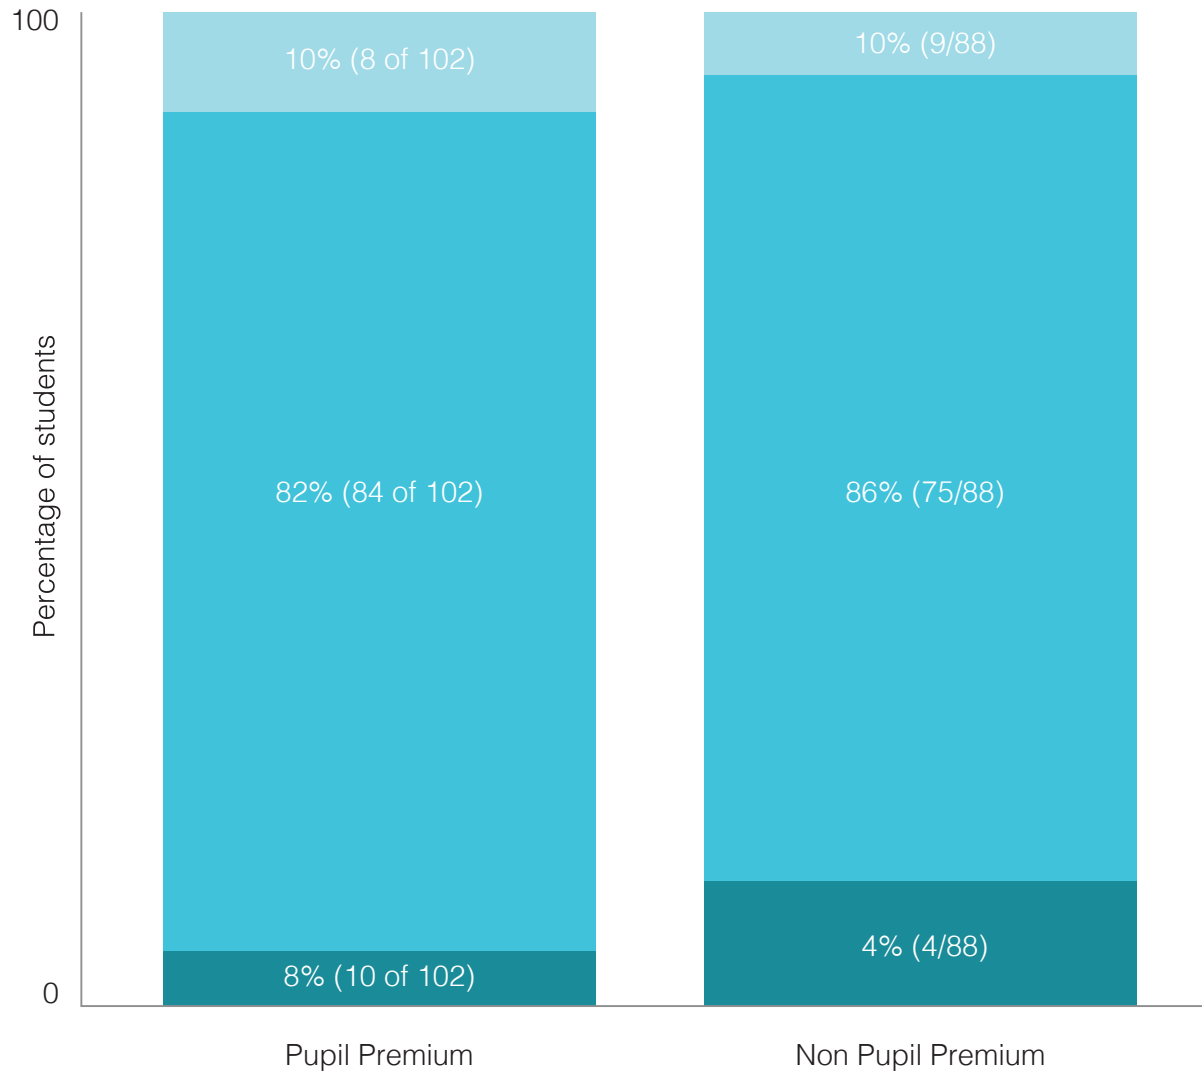

# Data Report

Whole School > Subject > Geography > Pupil Premium

<b>Total Number of students</b>	<b>190</b>
Pupil Premium Students	102
Non Pupil Premium Students	88

### Pupil Premium - 102/190

Above Expected: 10% (10/102)  
 On Track: 82% (84/102)  
 Not on track: 8% (8/102)

### Non Pupil Premium - 88/190

Above Expected: 10% (9/88)  
 On Track: 86% (75/88)  
 Not on track: 4% (4/88)